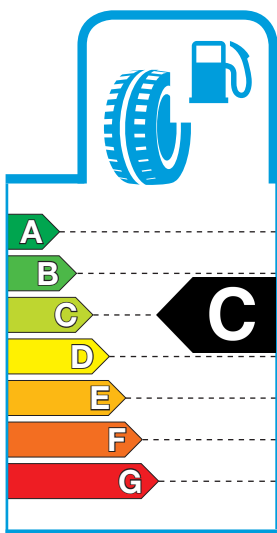

TOYO TIRES

PROXES Sport SUV

255/55 R18 109Y XL

4 981910 507031

TOYO TIRE CORPORATION
www.toyotires-global.com

1222/2009 - C1