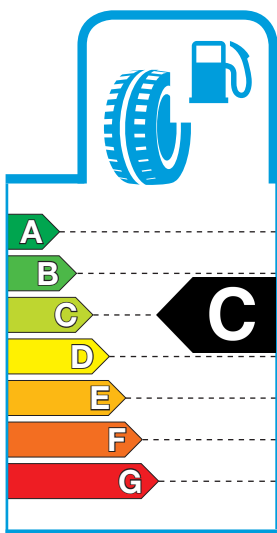

TOYO TIRES

PROXES Sport SUV

275/45 R20 110Y XL

4 981910 507017

TOYO TIRE CORPORATION
www.toyotires-global.com

1222/2009 - C1