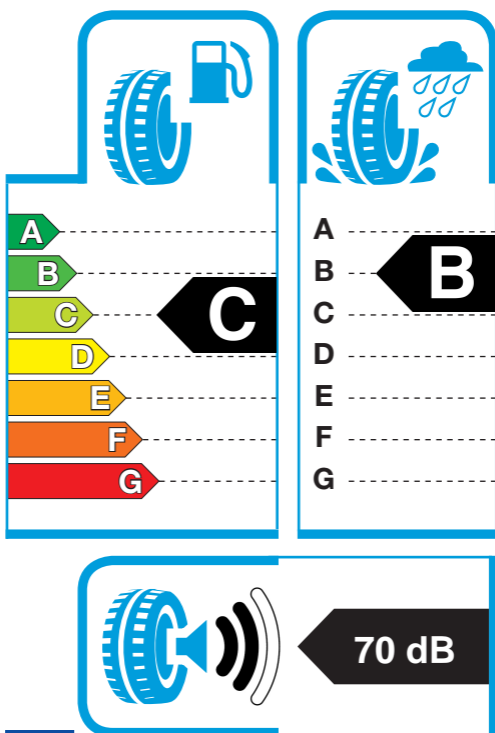

### 205/70 R15C 106/104S

4 981910 516583

TOYO TIRE CORPORATION  
[www.toyotires-global.com](http://www.toyotires-global.com)

1222/2009 - C2