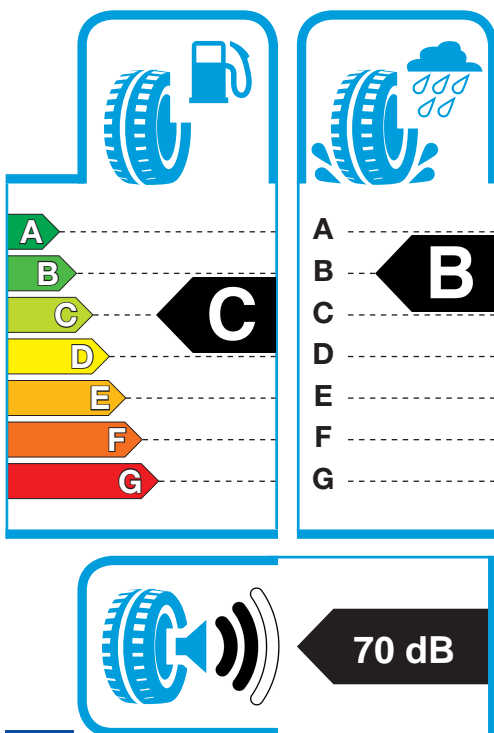

TOYO TIRES

NANOENERGY VAN

225/55 R17C 109/107H

4 981910 516606

TOYO TIRE CORPORATION
www.toyotires-global.com

1222/2009 - C2