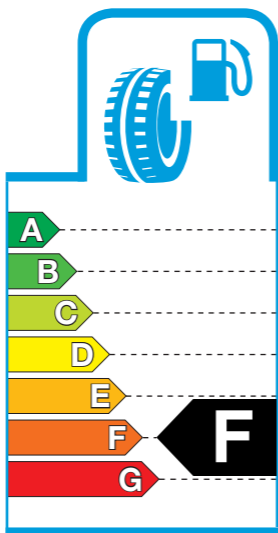

TOYO TIRES

OBSERVE S944

225/45 R17 94V XL

4 981910 520436

TOYO TIRE CORPORATION
www.toyotires-global.com

1222/2009 - C1