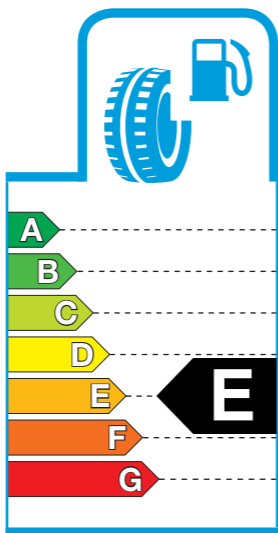

TOYO TIRES

OBSERVE S944

205/50 R17 93V XL

4 981910 532484

TOYO TIRE CORPORATION
www.toyotires-global.com

1222/2009 - C1