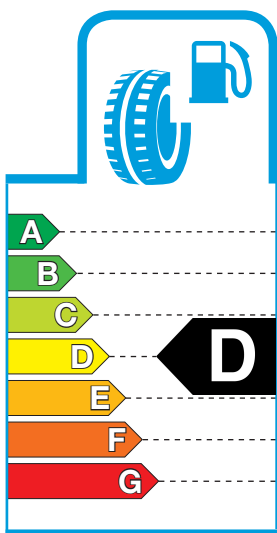

TOYO TIRES

PROXES Sport SUV

235/60 R18 107W XL

4 981910 539308

TOYO TIRE CORPORATION
www.toyotires-global.com

1222/2009 - C1