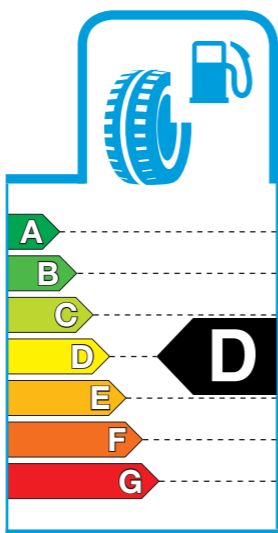

TOYO TIRES

PROXES Sport SUV

225/50 R18 95W

4 981910 543060

TOYO TIRE CORPORATION
www.toyotires-global.com

1222/2009 - C1