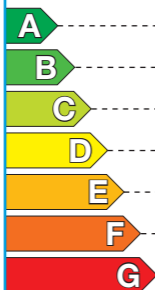

TOYO TIRES

SNOW PROX S943

185/60 R15 84H

4 981910 742609

TOYO TIRE CORPORATION
www.toyotires-global.com

A
B
C
D
E
F
G

dB

1222/2009 – C1